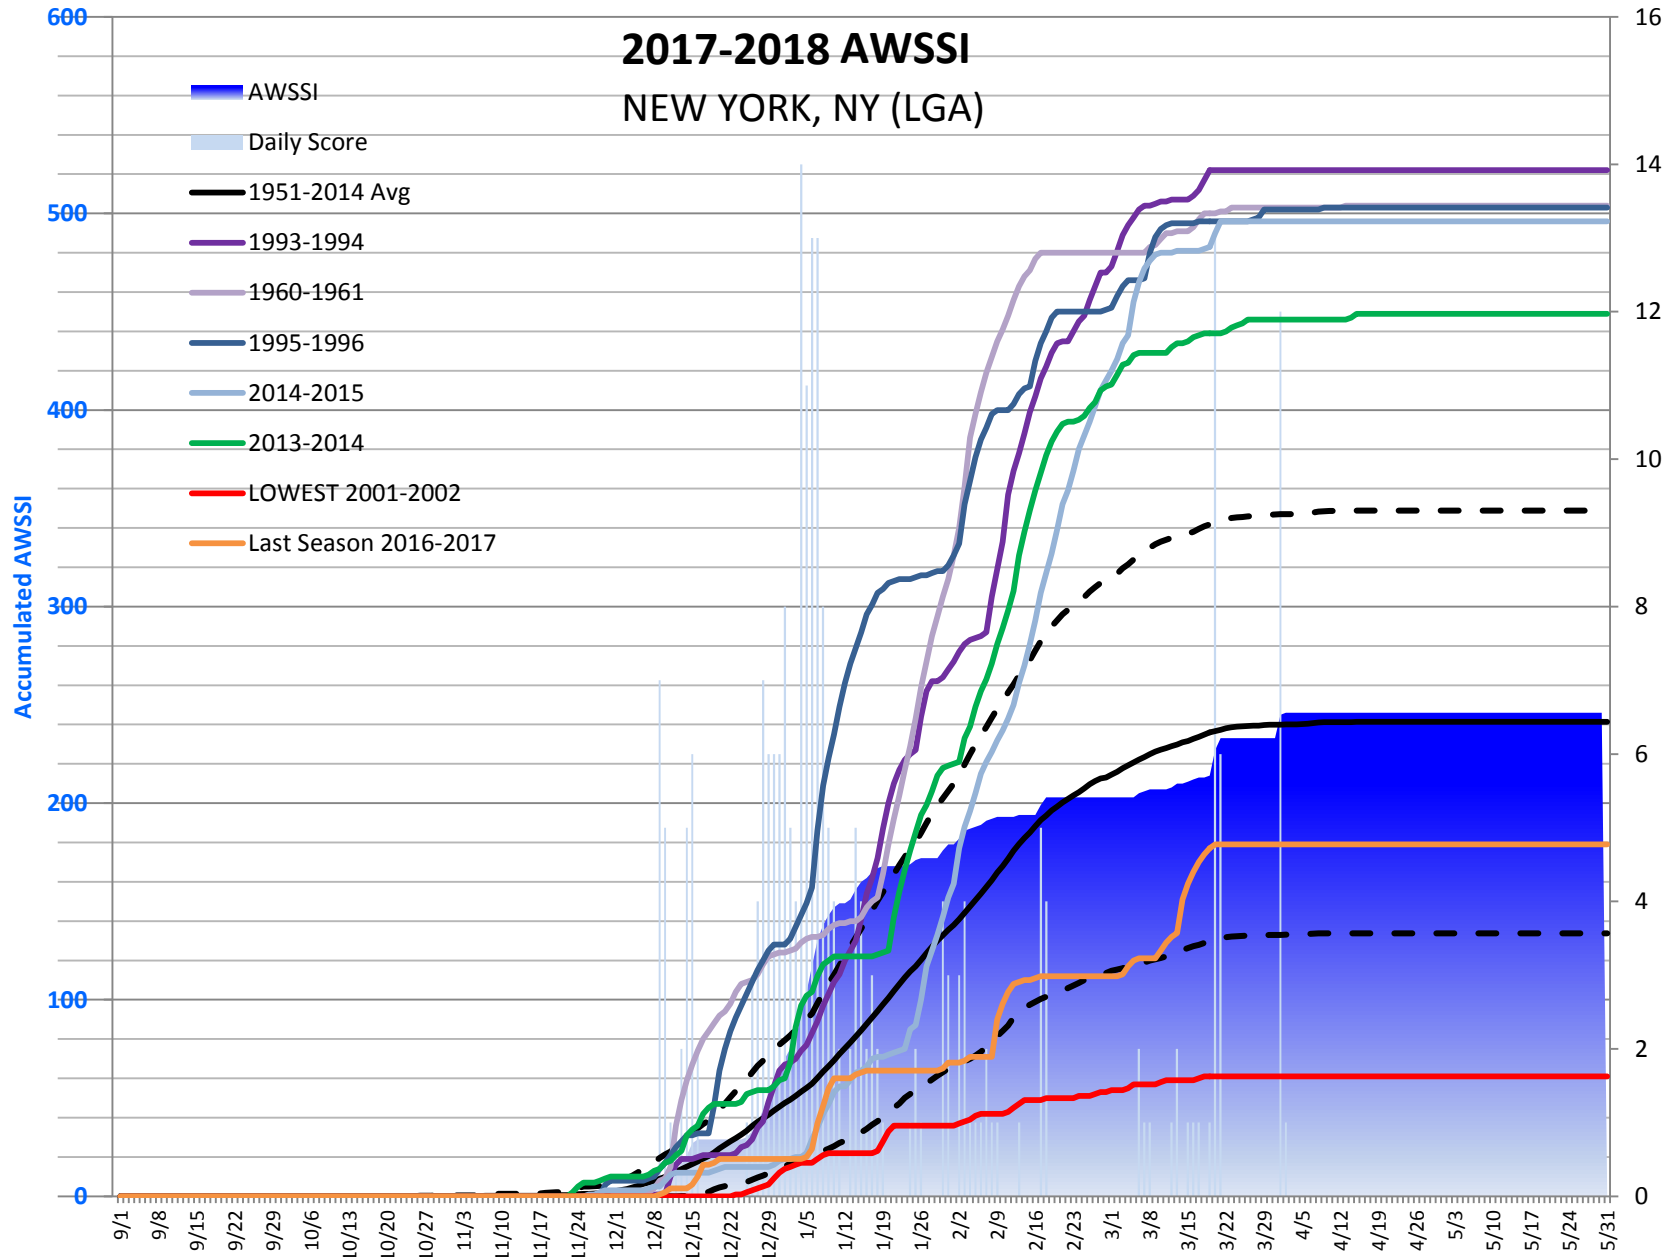

2017-2018 AWSSI NEW YORK, NY (LGA)