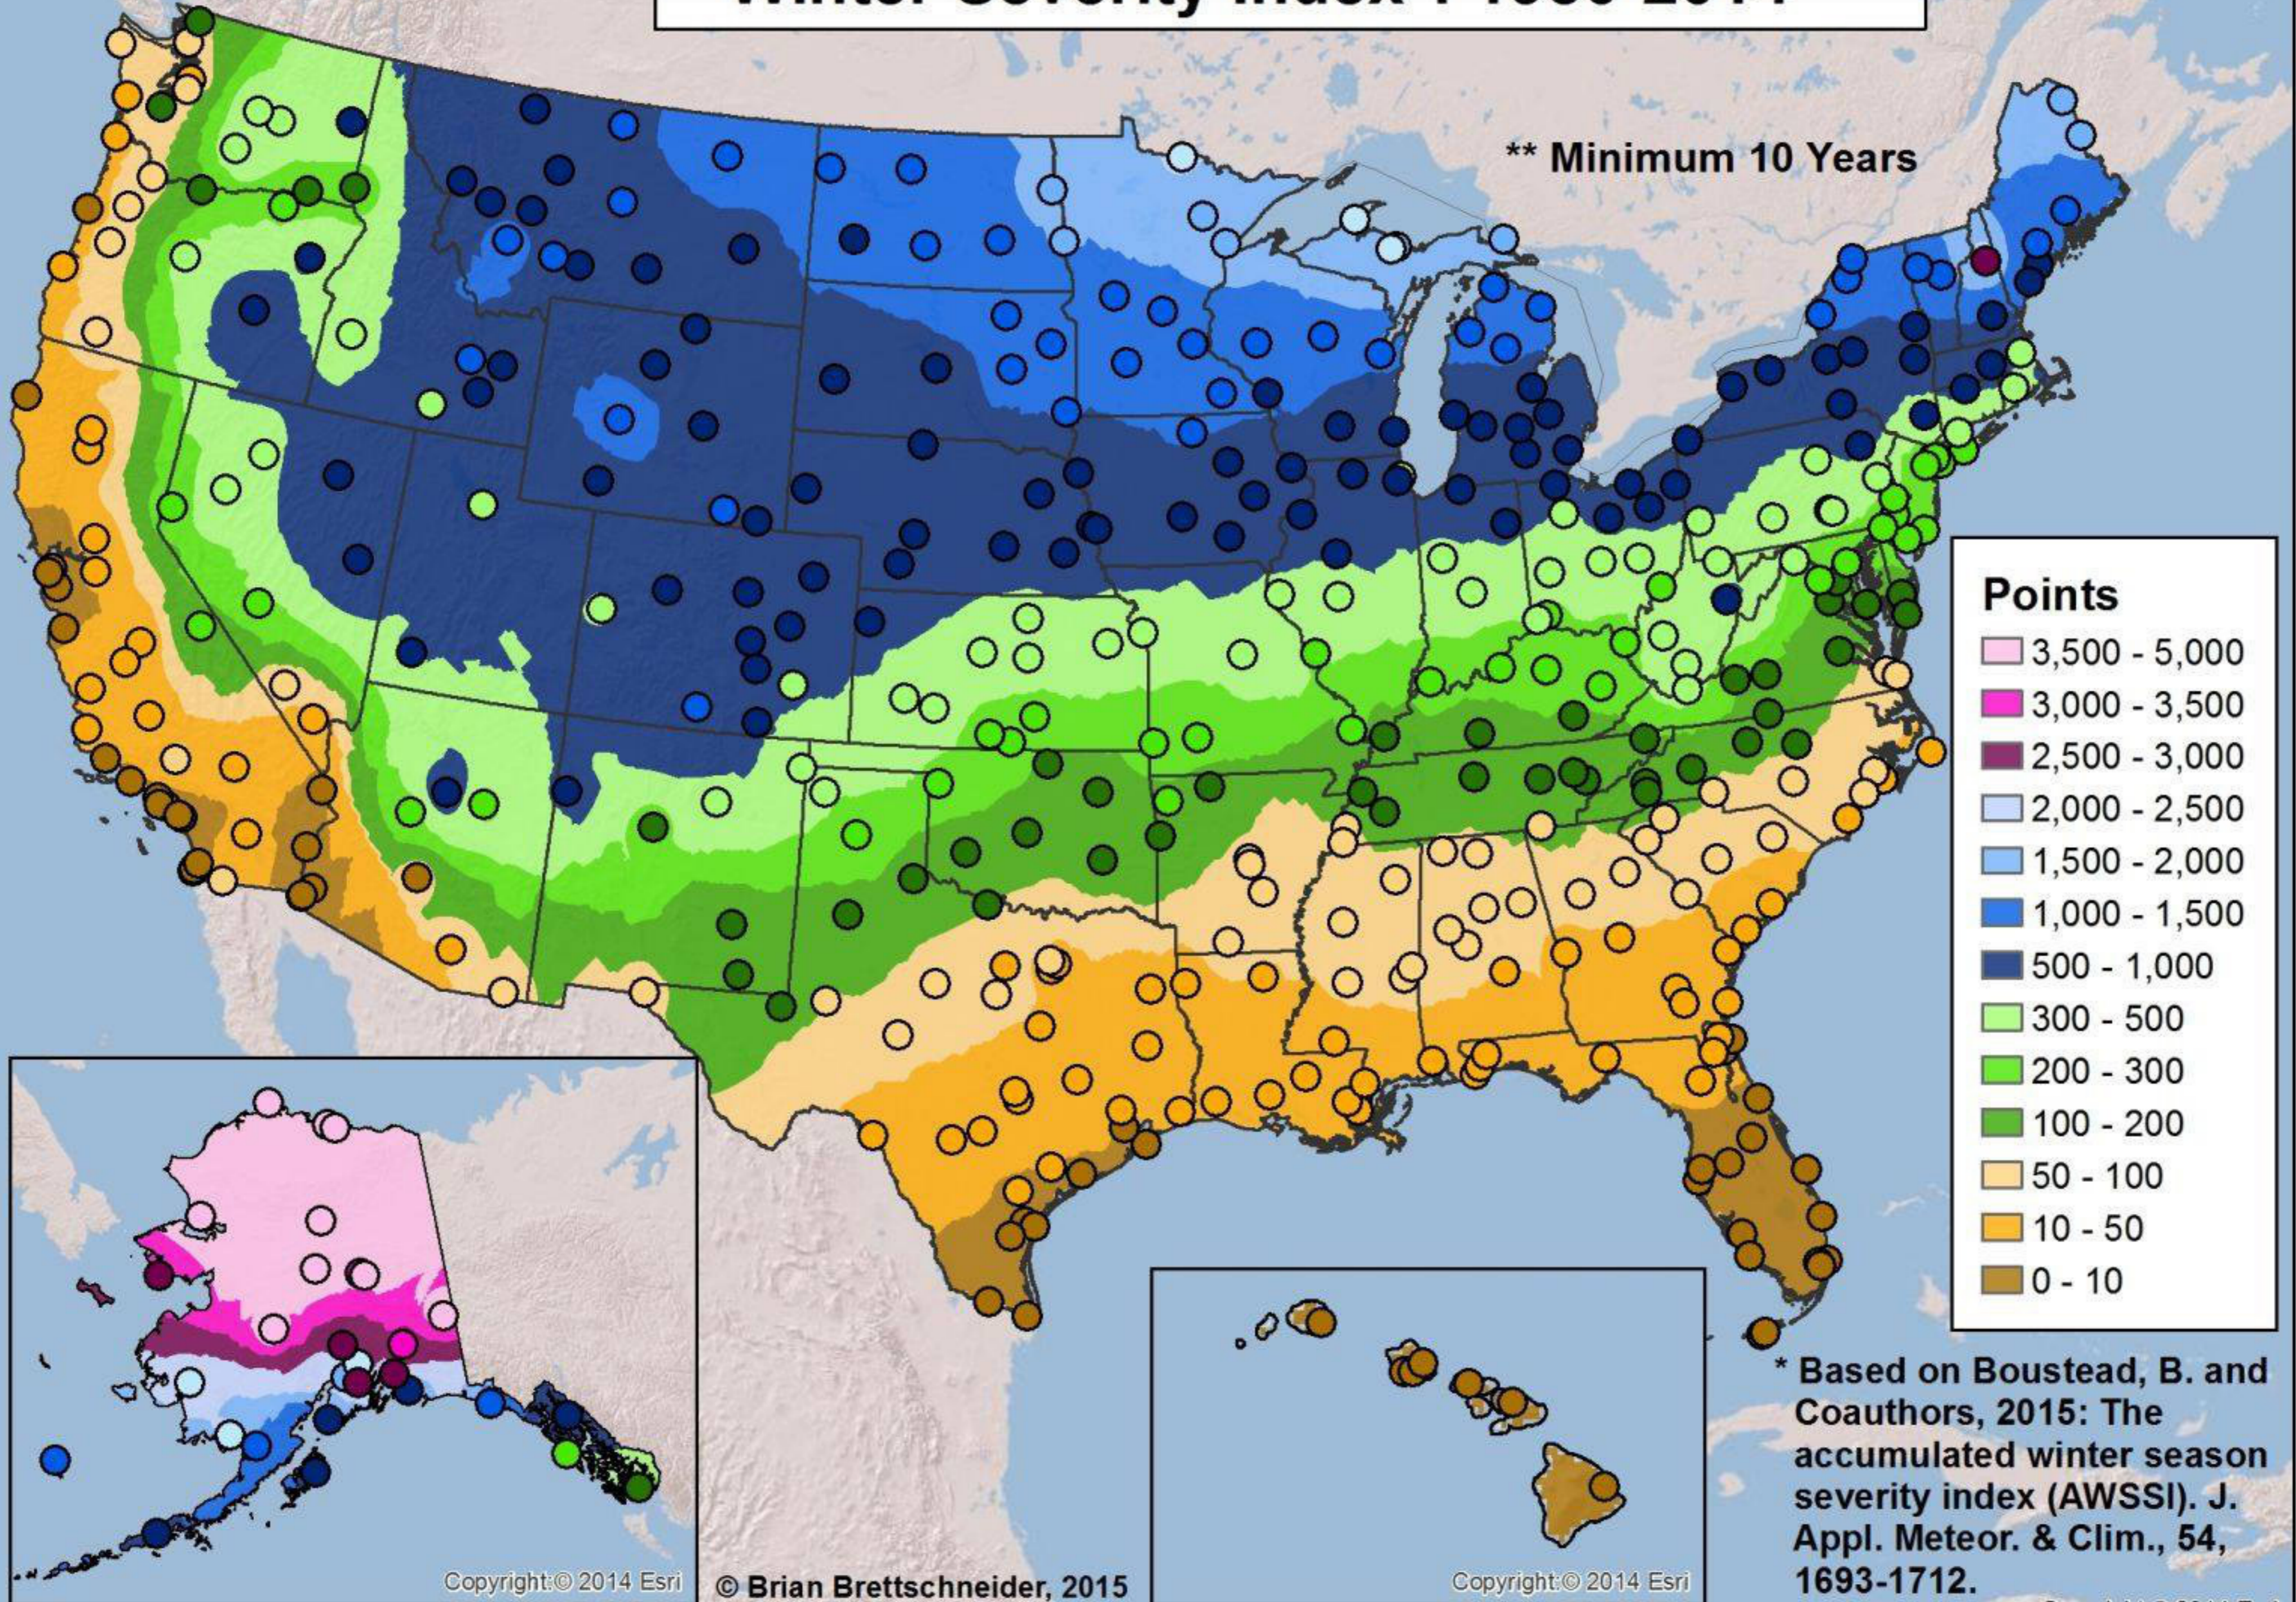

Winter Severity Index*: 1980-2014**

** Minimum 10 Years

Copyright:© 2014 Esri

© Brian Brettschneider, 2015

Copyright:© 2014 Esri

Copyright:© 2014 Esri